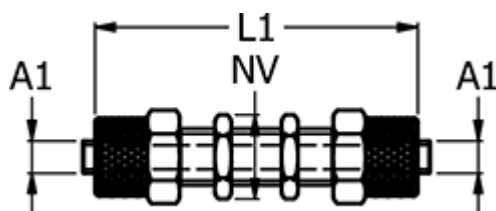

Data Sheet

Article number: 5861250012

Description: Push-on fitting 12.500-12, metal Ø12/10
Bulkhead

Measures

Hose diameter A1	= 12/10
L1	= 53
NV	= 19
Thread A2	= M16x1